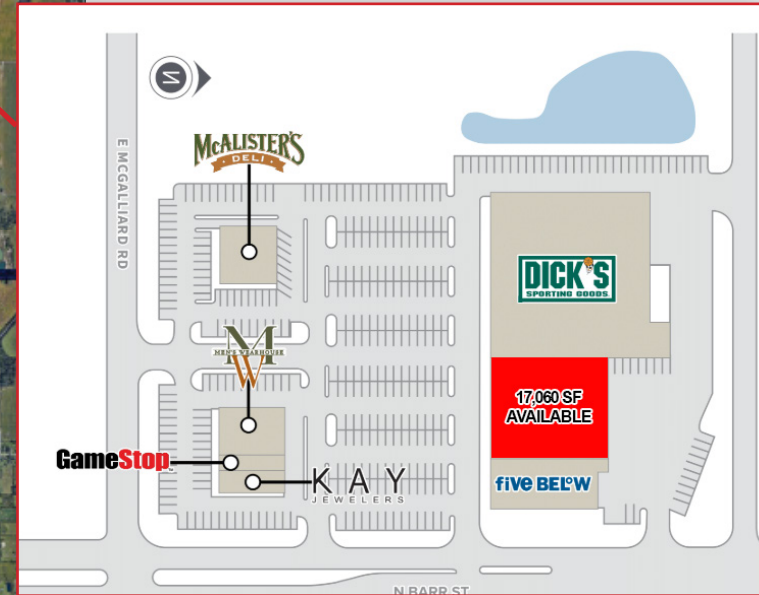

17,060 SF FOR LEASE

Join Dick's, Five Below, and McAlister's Deli

FOR
LEASE

STRONG RETAIL CORRIDOR
WITH DICK'S, FIVE BELOW,
MCALISTER'S DELI & MORE

628 E. McGalliard Rd., Muncie, IN 47303

CONTACT:

Camden Chadd

Join Dick's, Five Below, and McAlister's Deli

SITE
PLAN

Tenant List

Suite #	Tenant	SF
620	Dick's Sporting Goods	40,000 SF
628	AVAILABLE	17,060 SF
636	Five Below	7,911 SF
600	McAlister's Deli	4,900 SF
610	Men's Wearhouse	4,000 SF
614	GameStop	1,600 SF
618	Kay Jewelers	2,400 SF

17,060 SF FOR LEASE

Join Dick's, Five Below, and McAlister's Deli

MARKET
AERIAL

STRONG RETAIL CORRIDOR
WITH DICK'S, FIVE BELOW,
MCALISTER'S DELI & MORE

628 E. McGalliard Rd., Muncie, IN 47303

CONTACT:

Camden Chadd