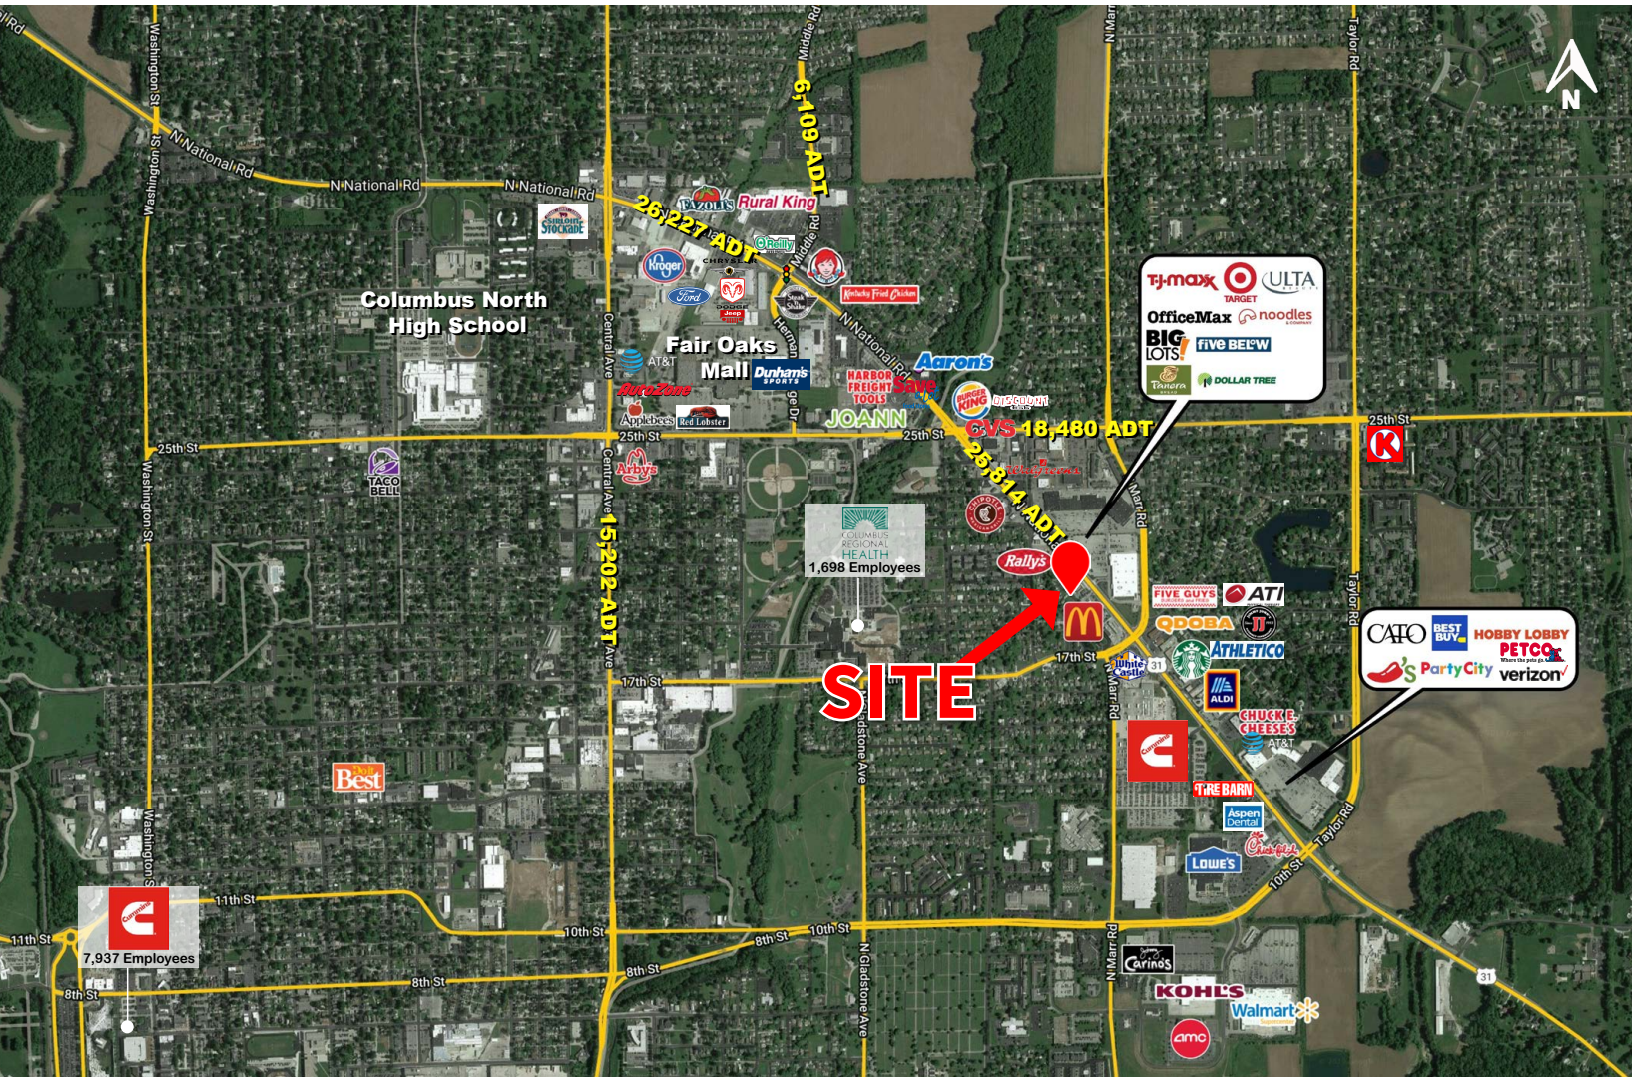

NEW CONSTRUCTION SMALL SHOPS

2,800 SF AVAILABLE | FOR LEASE

MARKET OVERVIEW

1980 N National Rd., Columbus, IN 47201

DEMOGRAPHICS	3 MILE	5 MILE	10 MILE
Population:	40,464	51,124	79,716
Households:	16,898	20,866	31,663
Avg. HH Income:	$75,533	$79,518	$84,494
Daytime Pop:	36,464	42,961	61,186

CHAINLINKS
RETAIL ADVISORS

Information within this brochure has been obtained from sources believed reliable, but we make no representations or warranties, expressed or implied, as to the accuracy of the information. Prospective tenant and tenant representatives must verify the information and bears all risk for any inaccuracies as it relates to property and market information.

CONTACT:

Amy Tharp

T: 317-472-1800

E: Amy@VeritasRealty.com

Camden Chadd

T: 317-472-1800

E: Camden@VeritasRealty.com

VERITAS
REALTY

www.VeritasRealty.com