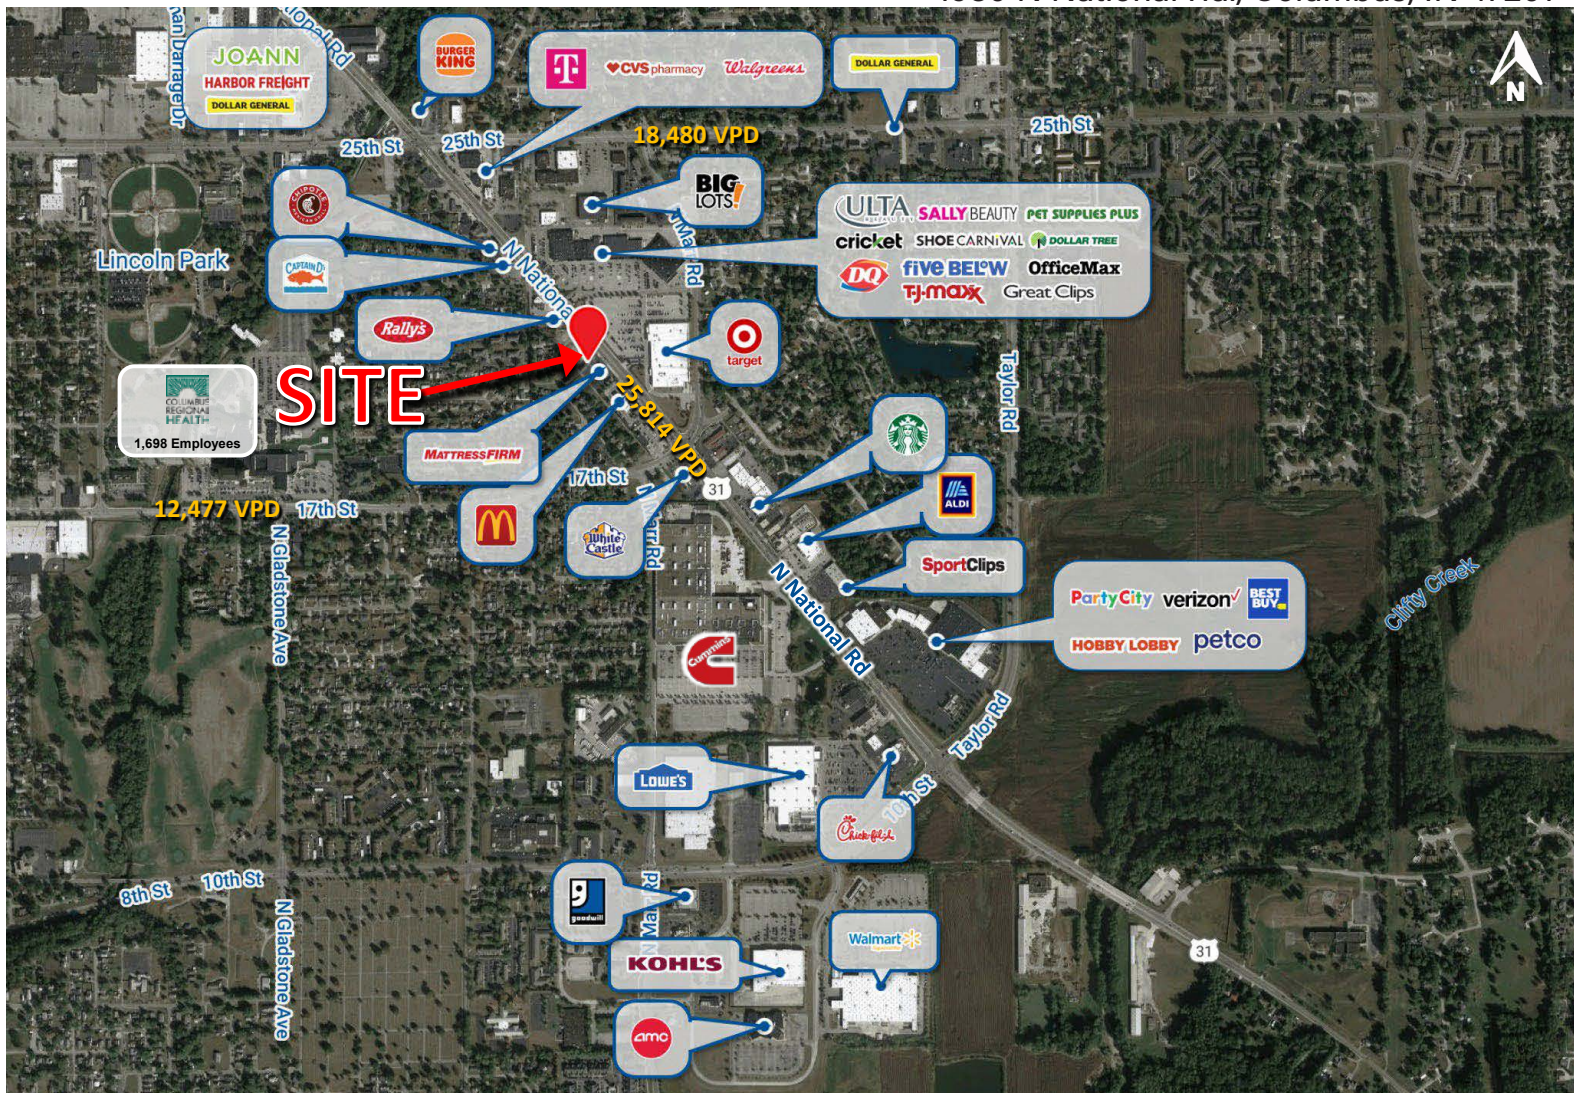

## PROPERTY HIGHLIGHTS:

- Join sleep  number. in new construction opportunity
- 2,800 SF available for lease

Centrally located in Columbus' main regional retail corridor anchored by Walmart, Kohl's, Target, Lowe's, Petco, Hobby Lobby, Kroger and more

- Hard -corner of National Road & 20th Street across from Columbus Center anchored by Target, TJ Maxx, Ulta, Dollar Tree and Five Below
- High traffic counts with 25,814 VPD on National Road

Close proximity to top employers including Cummins International (7,937 employees), Columbus Regional Health (1,698 employees)