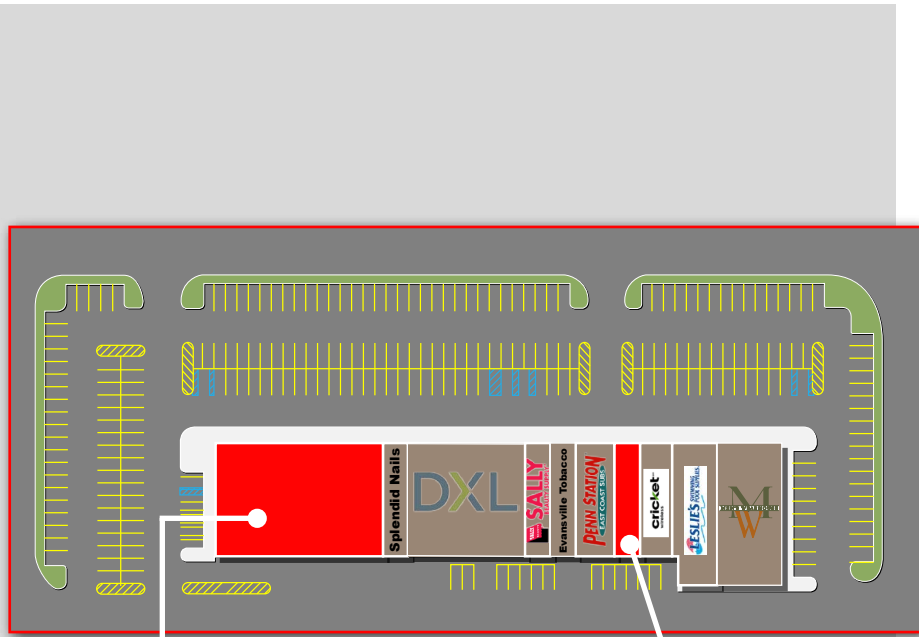

### SITE PLAN & AVAILABILITY

**Former Salon  
1,562 SF**

**Former CVS  
10,500 SF**