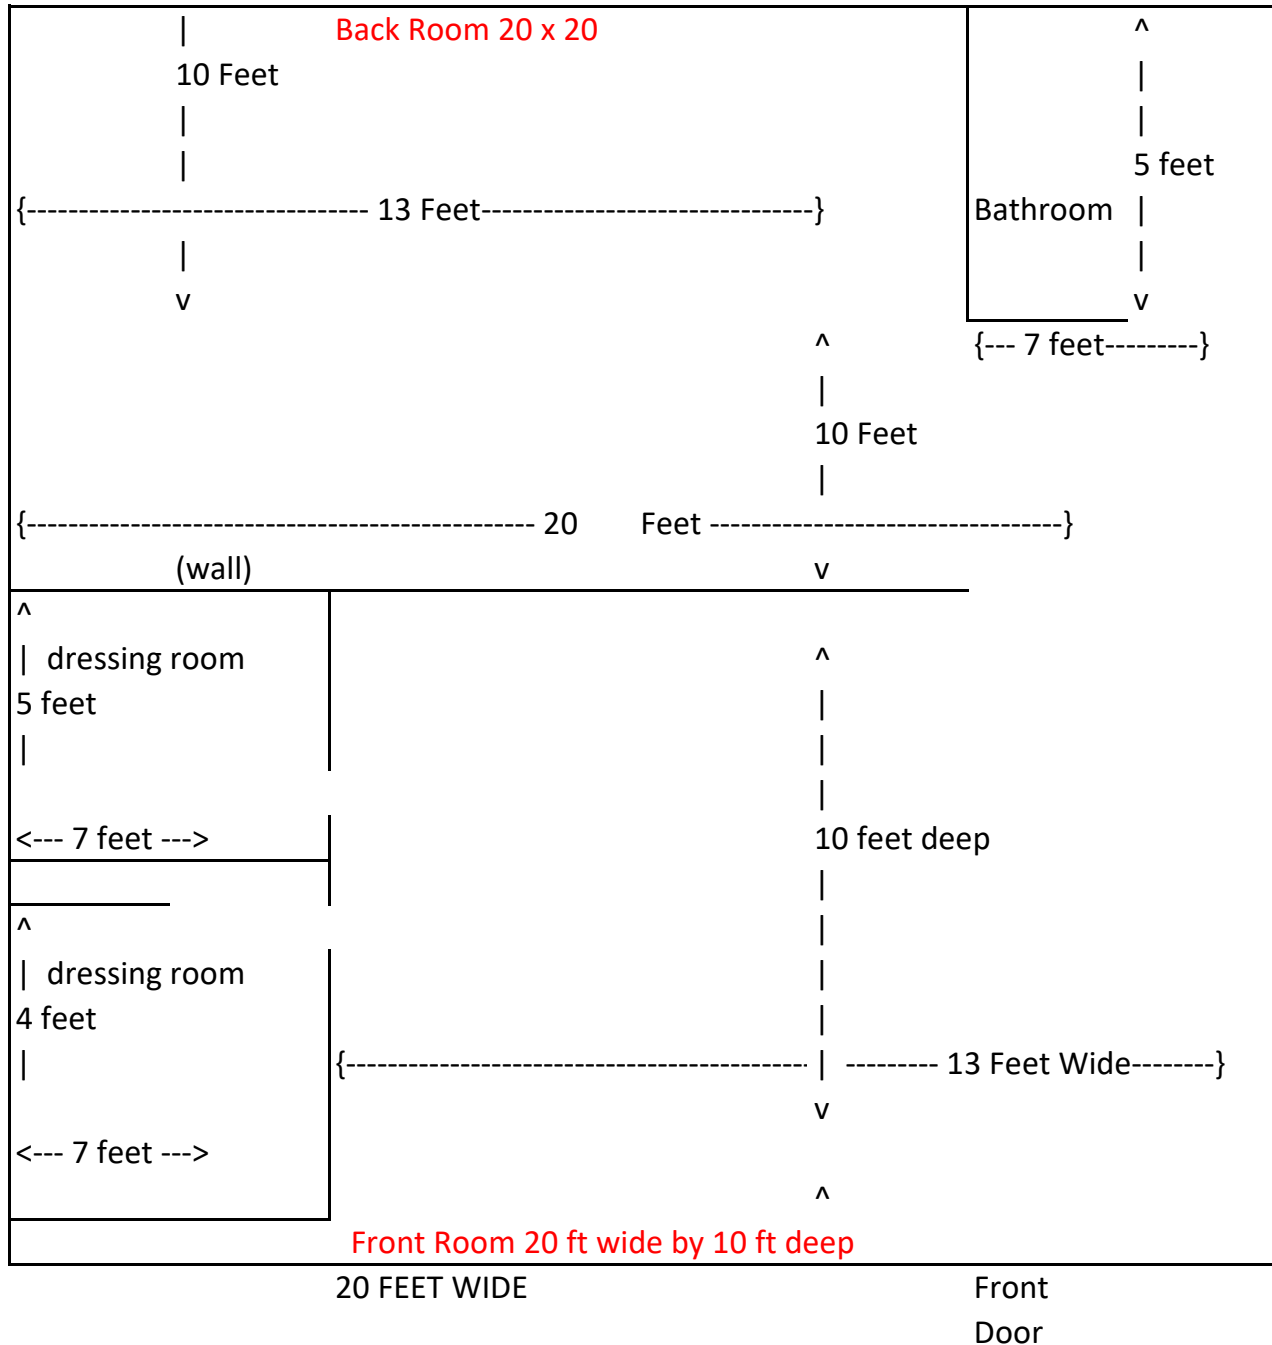

Fully Leased Carmel, IN

154 Medical Drive, Carmel, IN 46032

Suite	Tenant	SF
100	Premier Cleaners	2,400 SF
120	Greg Kicinski Photography	600 SF
130/140	Dance Class Studio	3,600 SF
160	French Hair Couture	1,200 SF
170	Nationwide Insurance	1,200 SF