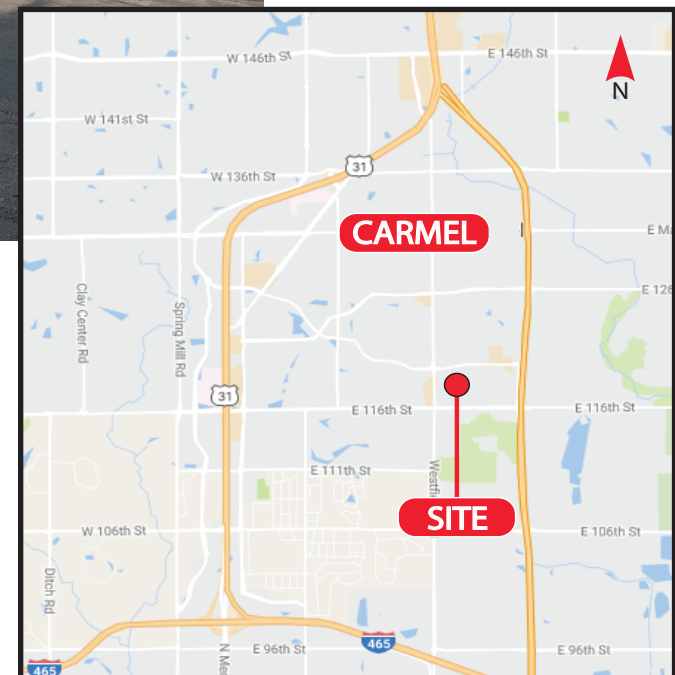

# Fully Leased Carmel, IN

154 Medical Drive, Carmel, IN 46032

## Property Highlights:

- Highly visible retail space
- Ideal location for service related retailers
- One of the fastest growing and most affluent cities in Indiana