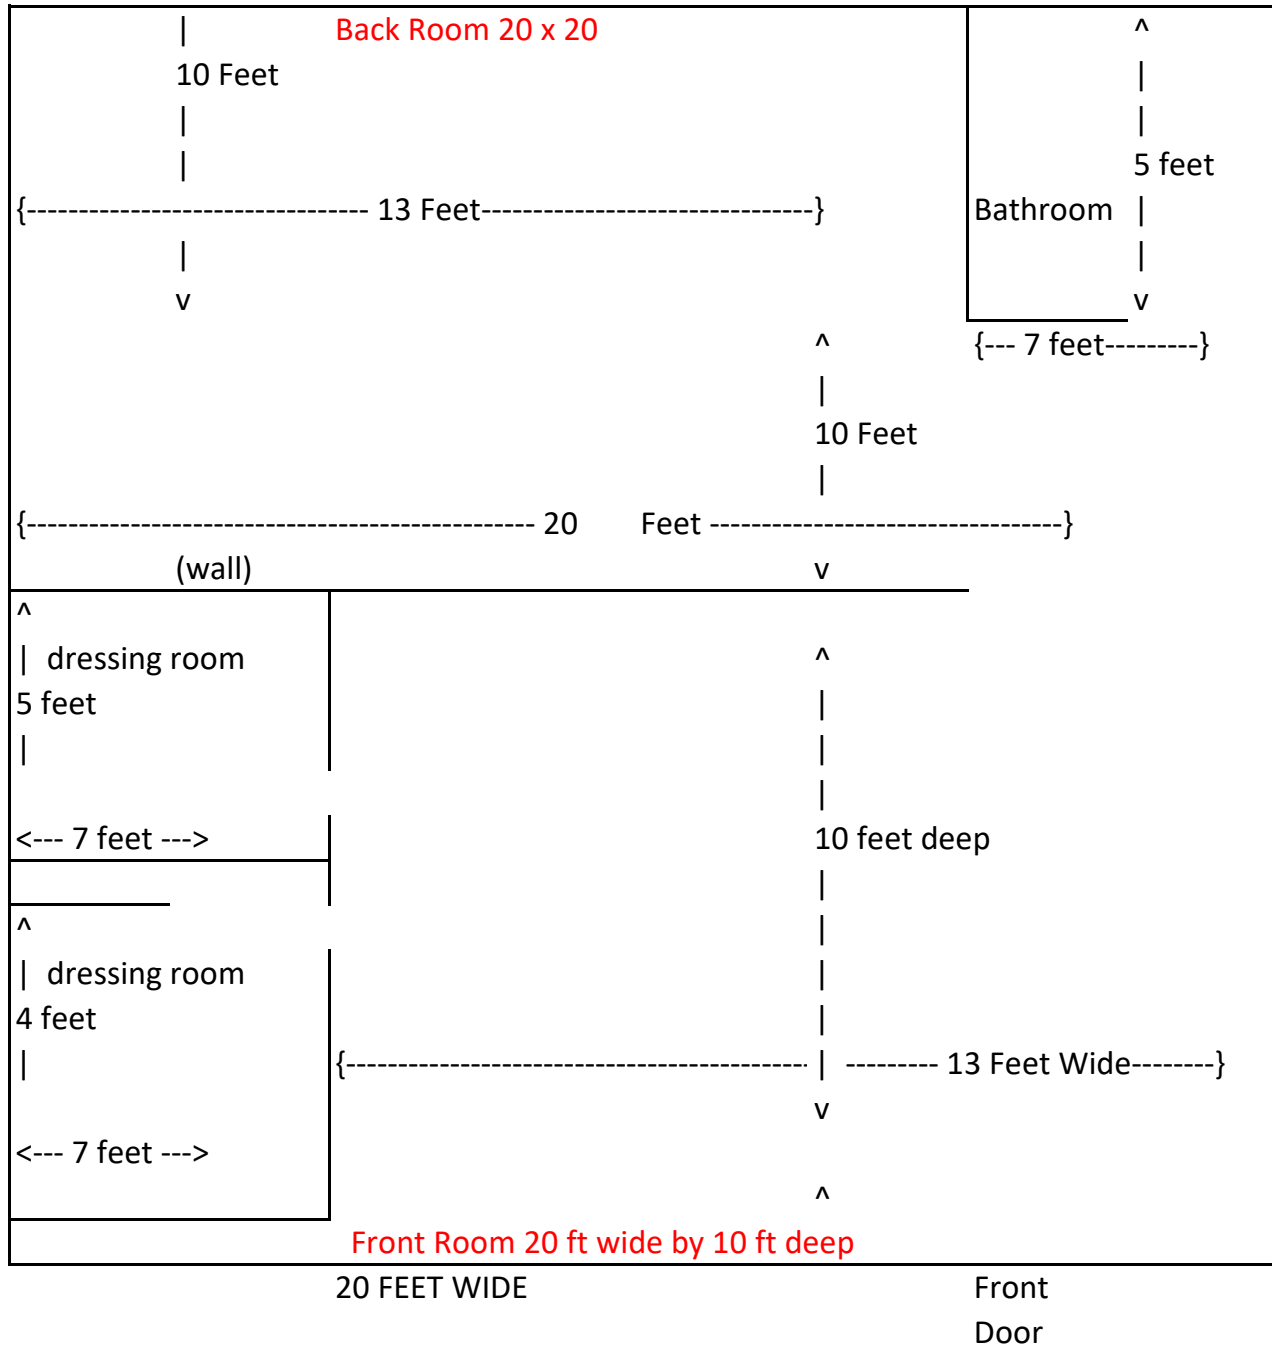

600 SF Available Carmel, IN

154 Medical Drive, Carmel, IN 46032

Suite	Tenant	SF
100	Premier Cleaners	2,400 SF
120	Available	600 SF
130/140	Dance Class Studio	3,600 SF
160	French Hair Couture	1,200 SF
170	Nationwide Insurance	1,200 SF