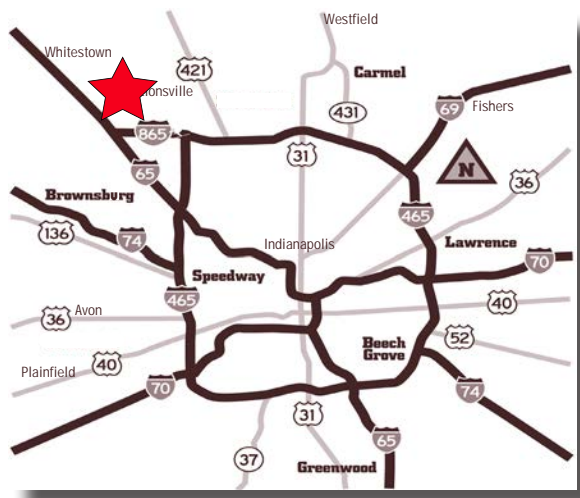

Whitestown Pkwy Shopping Center

11,500 SF - New Construction, Ready for Delivery

7119 Whitestown Pkwy, Zionsville, IN 46077

Property Highlights:

- 11,500 SF New Construction – Ready for Delivery
- Drive-thru endcap opportunity and restaurant with patio seating available
- Join Indianapolis' fastest growing retail corridor – 275,000 SF Power Center Coming Spring 2019
- High daytime population with Amazon Distribution Facility, Express Scripts, Witham Medical, and Allpoints at Anson Business Park

Whitestown Pkwy Shopping Center

11,500 SF - New Construction, Ready for Delivery

7119 Whitestown Pkwy, Zionsville, IN 46077

WHITESTOWN PARKWAY (23,577 VPD)

WHITESTOWN PARKWAY

For more information contact:

Seth Biggerstaff

Whitestown Pkwy Shopping Center

11,500 SF - New Construction, Ready for Delivery

7119 Whitestown Pkwy, Zionsville, IN 46077

Western Endcap with Patio

Eastern Endcap with Drive-Thru

For more information contact: