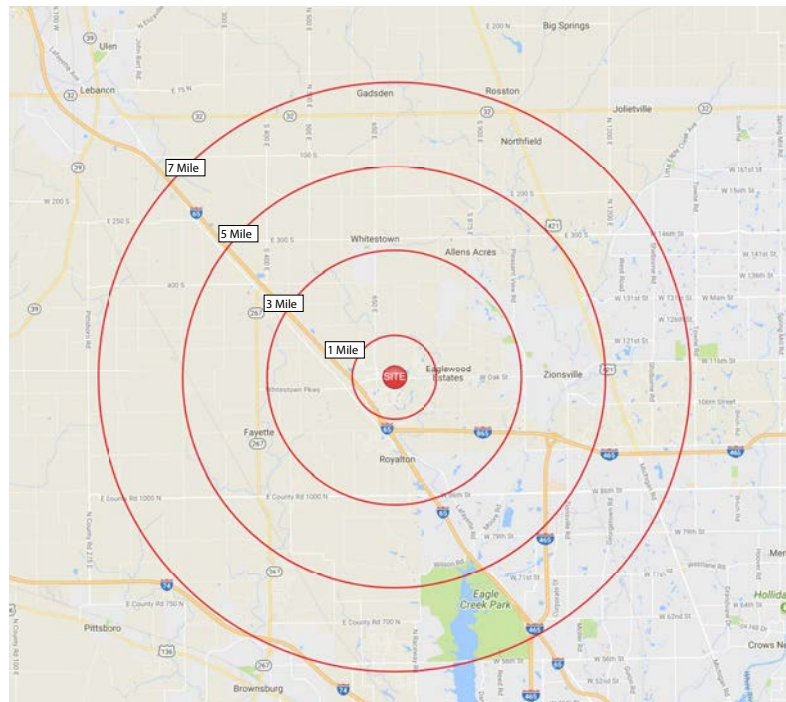

7119 Whitestown Pkwy, Zionsville, IN 46077

2018 DEMOGRAPHICS	1 miles	3 miles	5 miles	7 miles
Population	5,531	20,534	40,163	91,669
Population Growth % (2010-2018)	84.92%	40.74%	27.23%	20.49%
Households	1,749	6,786	14,283	33,266
Avg. HH Income	\$135,930	\$150,432	\$145,867	\$131,527