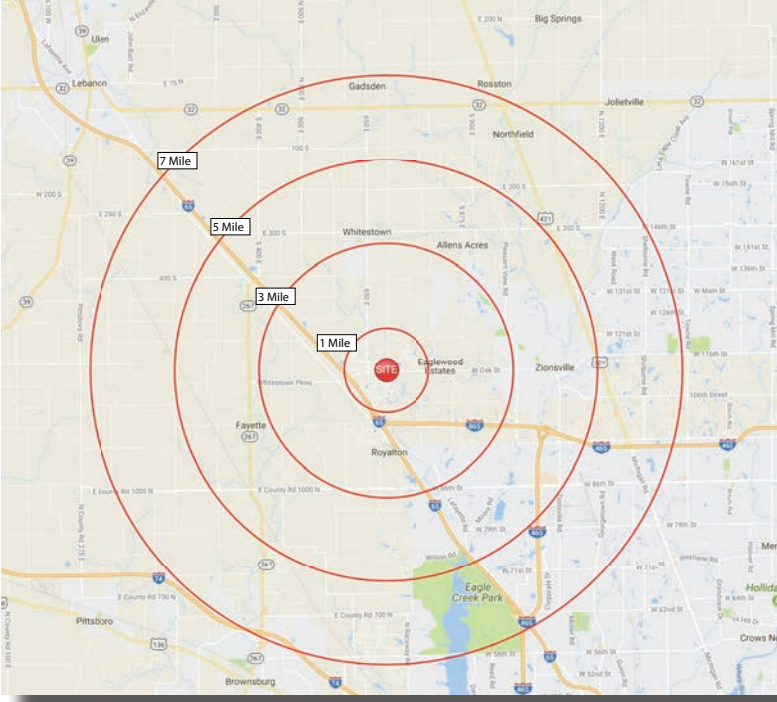

11,100 SF - New Construction, Ready for Delivery

7117 E Whitestown Pkwy, Whitestown, IN 46077

2017 DEMOGRAPHICS	1 miles	3 miles	5 miles	7 miles
Population	5,017	19,819	38,838	88,844
Population Growth % (2010-2017)	76.69%	29.66%	20.49%	16.33%
Households	1,609	6,685	13,886	32,581
Avg. HH Income	\$139,415	\$150,602	\$140,927	\$120,984