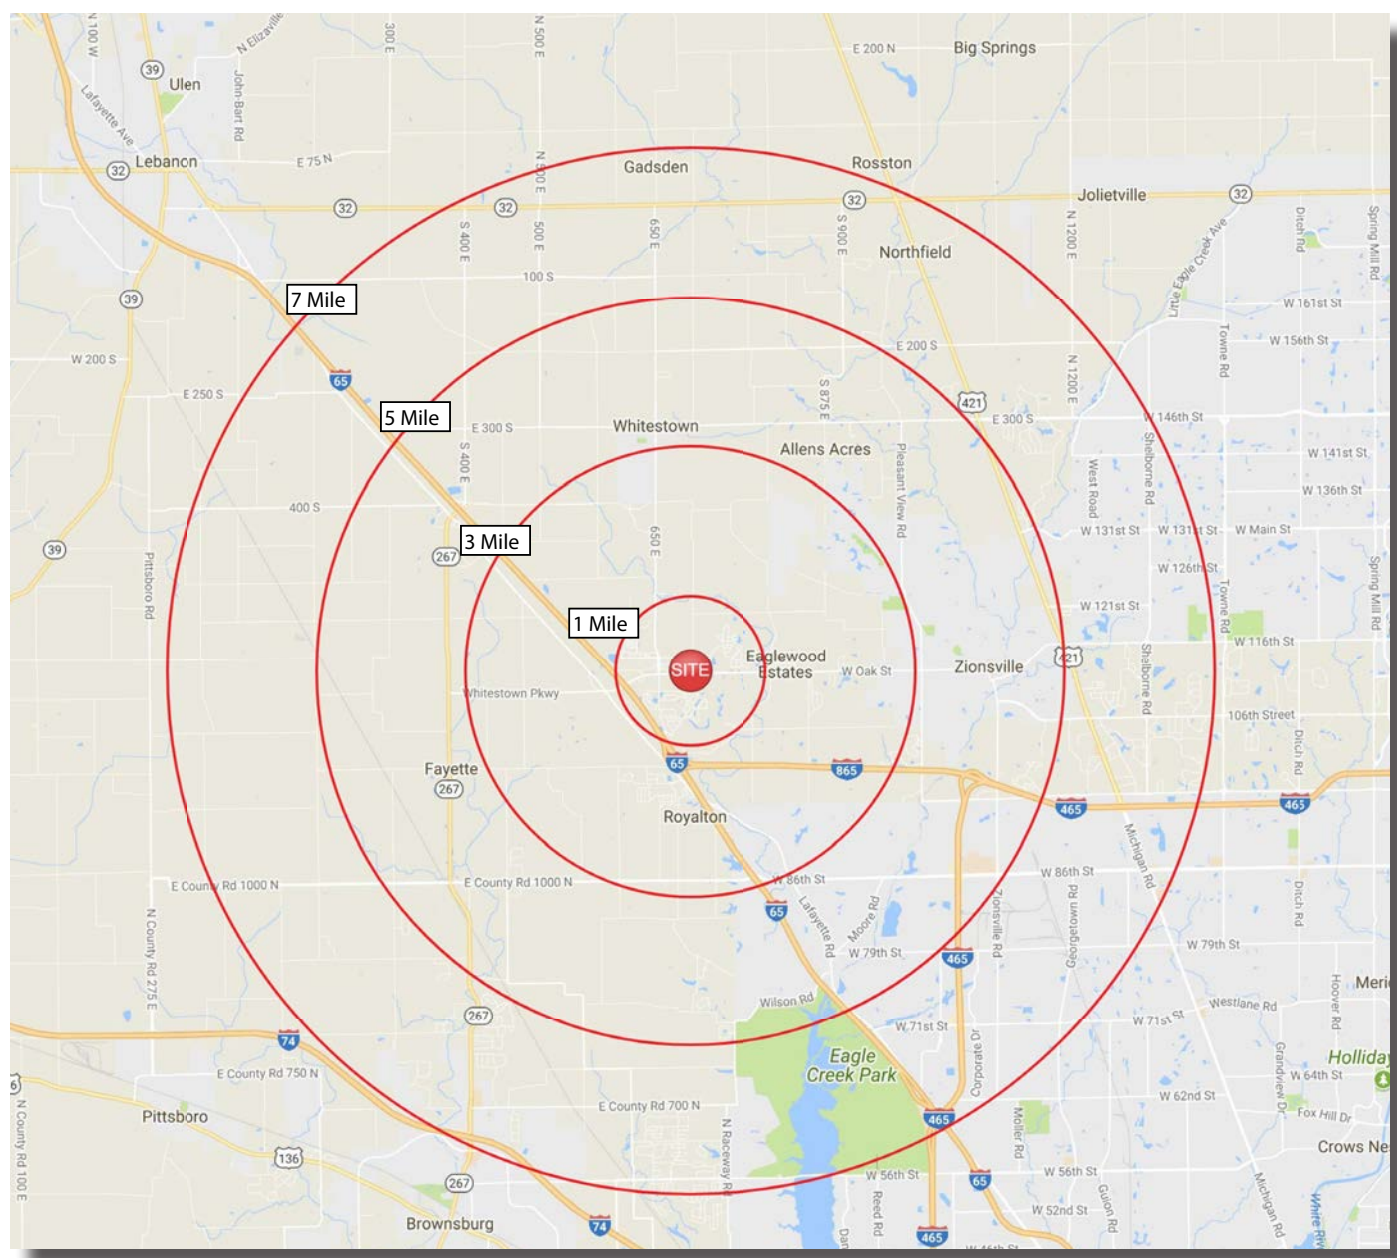

Whitestown Pkwy Shopping Center 1,554 SF | Last Space Available | New Construction Center

7119 Whitestown Pkwy, Zionsville, IN 46077

DEMOGRAPHICS	1 miles	3 miles	5 miles	7 miles
Population	6,970	21,070	40,903	87,596
Population Growth % (2010-2019)	113.87%	53.27%	32.27%	23.84%
Households	2,219	7,722	14,568	31,459
Avg. HH Income	$154,836	$158,869	$159,919	$145,202

FOR MORE INFORMATION
PLEASE CONTACT:

Seth Biggerstaff
T: 317-472-1800
E: Seth@VeritasRealty.com

Amy Tharp
T: 317-472-1800
E: Amy@VeritasRealty.com