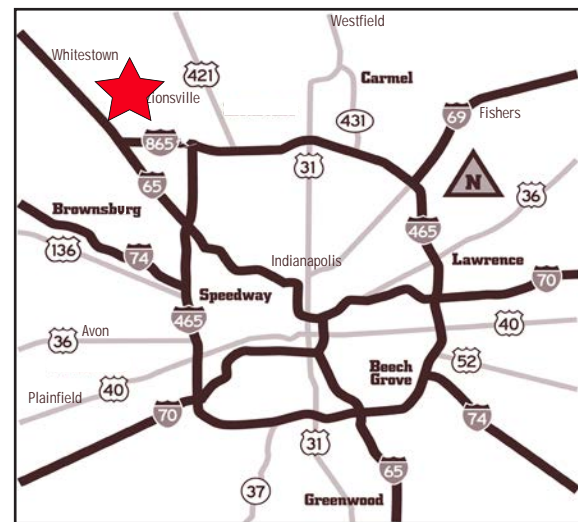

# Whitestown Pkwy Shopping Center 1,554 SF | Last Space Available | New Construction Center

7119 Whitestown Pkwy, Zionsville, IN 46077

## Property Highlights:

- 1,554 SF available in new Construction Shopping Center – Ready for Delivery
- Join Heartland Dental, Marco’s Pizza, Le Peep, Pet Wellness Clinic, and Honor Yoga
- Rapidly expanding retail corridor with Chick-Fil-A, Panera Bread, Meijer, Lowe’s, TJMaxx, Hobby Lobby, Burlington, UFC Gym, ULTA Beauty, and more
- High daytime population with Amazon Distribution Facility, Express Scripts, Witham Medical, and Allpoints at Anson Business Park
- Whitestown ranked Indianapolis fastest growing community in 2018 – 7th year in a row