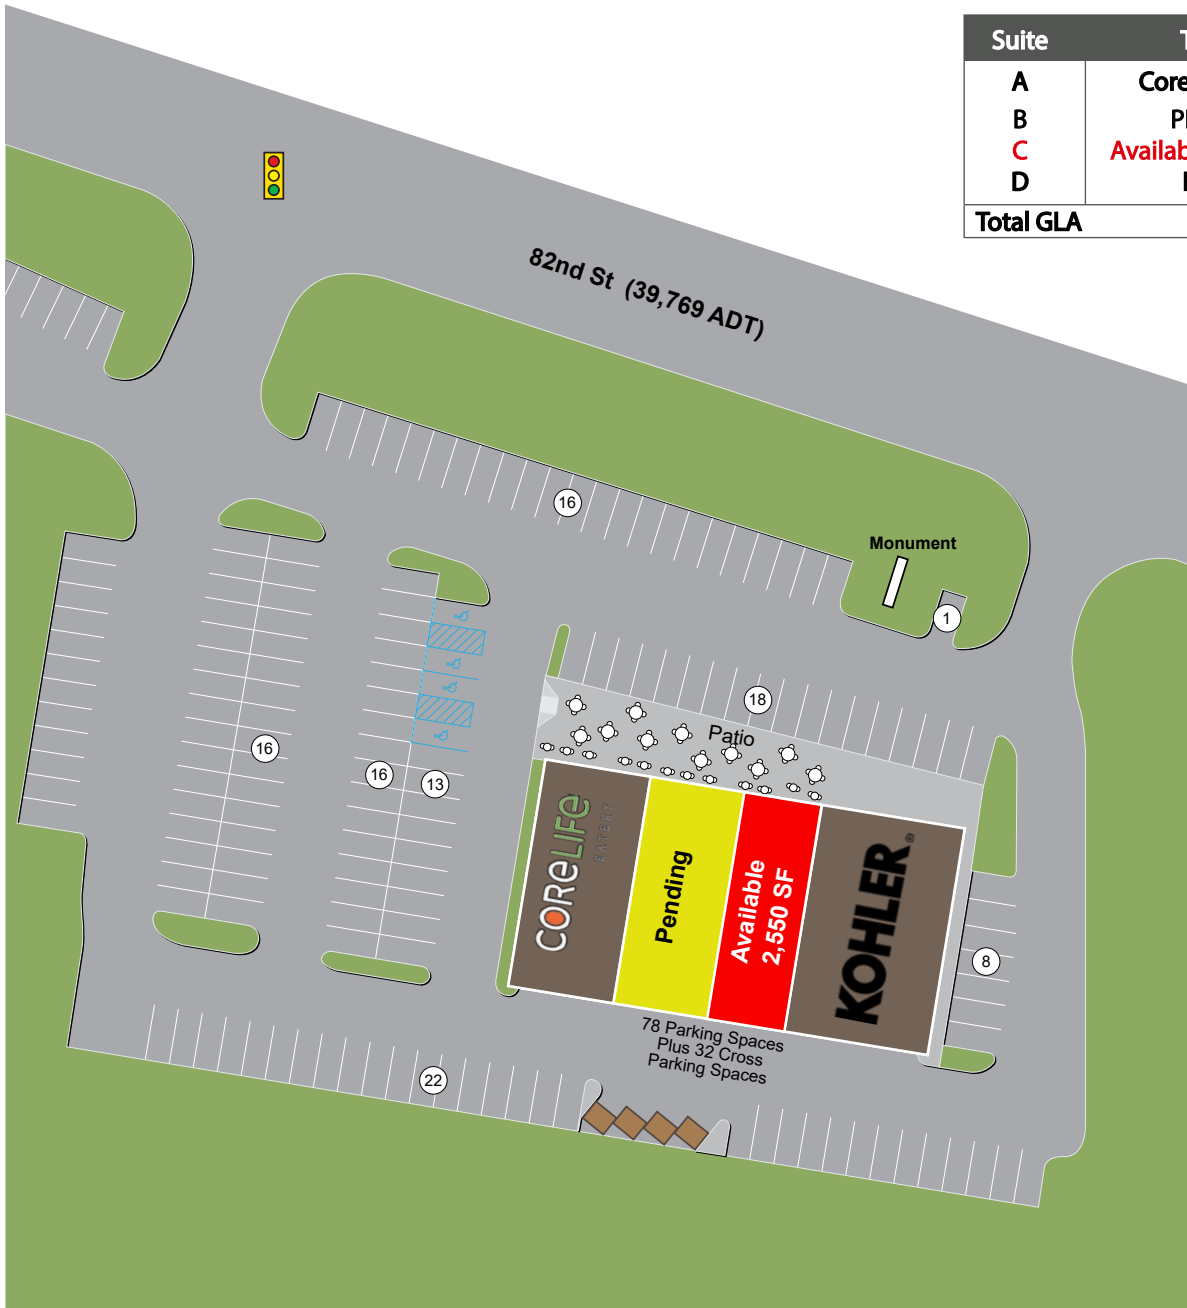

THE SHOPPES AT RIVERS EDGE

2,550 SF AVAILABLE | FOR LEASE

VERITAS
REALTY

4335 East 82nd St., Indianapolis, IN 46250

PROPERTY HIGHLIGHTS:

- 2,550 SF Available | Formerly occupied by Profile by Sanford
- First class construction with ample parking and high performing co-tenants
- Anchored by high volume Fresh Thyme Farmer's Market
- Located on E. 82nd Street retail corridor between two of the most prominent shopping districts in the Indianapolis Metro Area
- Shared stop light with the prominent River's Edge Shopping Center (Nordstrom Rack, Container Store, BuyBuy Baby, ARHAUS, Harry & Izzy's Steakhouse and Giordano's
- 1.5 miles west of Castleton Square Mall and 1/2 mile east of The Fashion Mall

THE SHOPPES AT RIVERS EDGE

2,550 SF AVAILABLE | FOR LEASE

CENTER
PHOTOS

THE SHOPPES AT RIVERS EDGE

2,550 SF AVAILABLE | FOR LEASE

MARKET
AERIAL

DEMOGRAPHICS	3 MILE	5 MILE	7 MILE
Population:	65,706	181,443	397,932
Households:	31,647	83,074	168,952
Daytime Population:	89,525	212,145	359,852
Average HH. Income:	\$89,449	\$104,429	\$102,517

THE SHOPPES AT RIVERS EDGE

2,550 SF AVAILABLE | FOR LEASE

SITE
AERIAL

THE SHOPPES AT RIVERS EDGE

2,550 SF AVAILABLE | FOR LEASE

SITE
PLAN

Suite	Tenant	Size
A	CoreLife Eatery	3,400 SF
B	PENDING	3,343 SF
C	Available (30' x 85' deep)	2,550 SF
D	Kohler	4,080 SF
Total GLA		13,373 SF