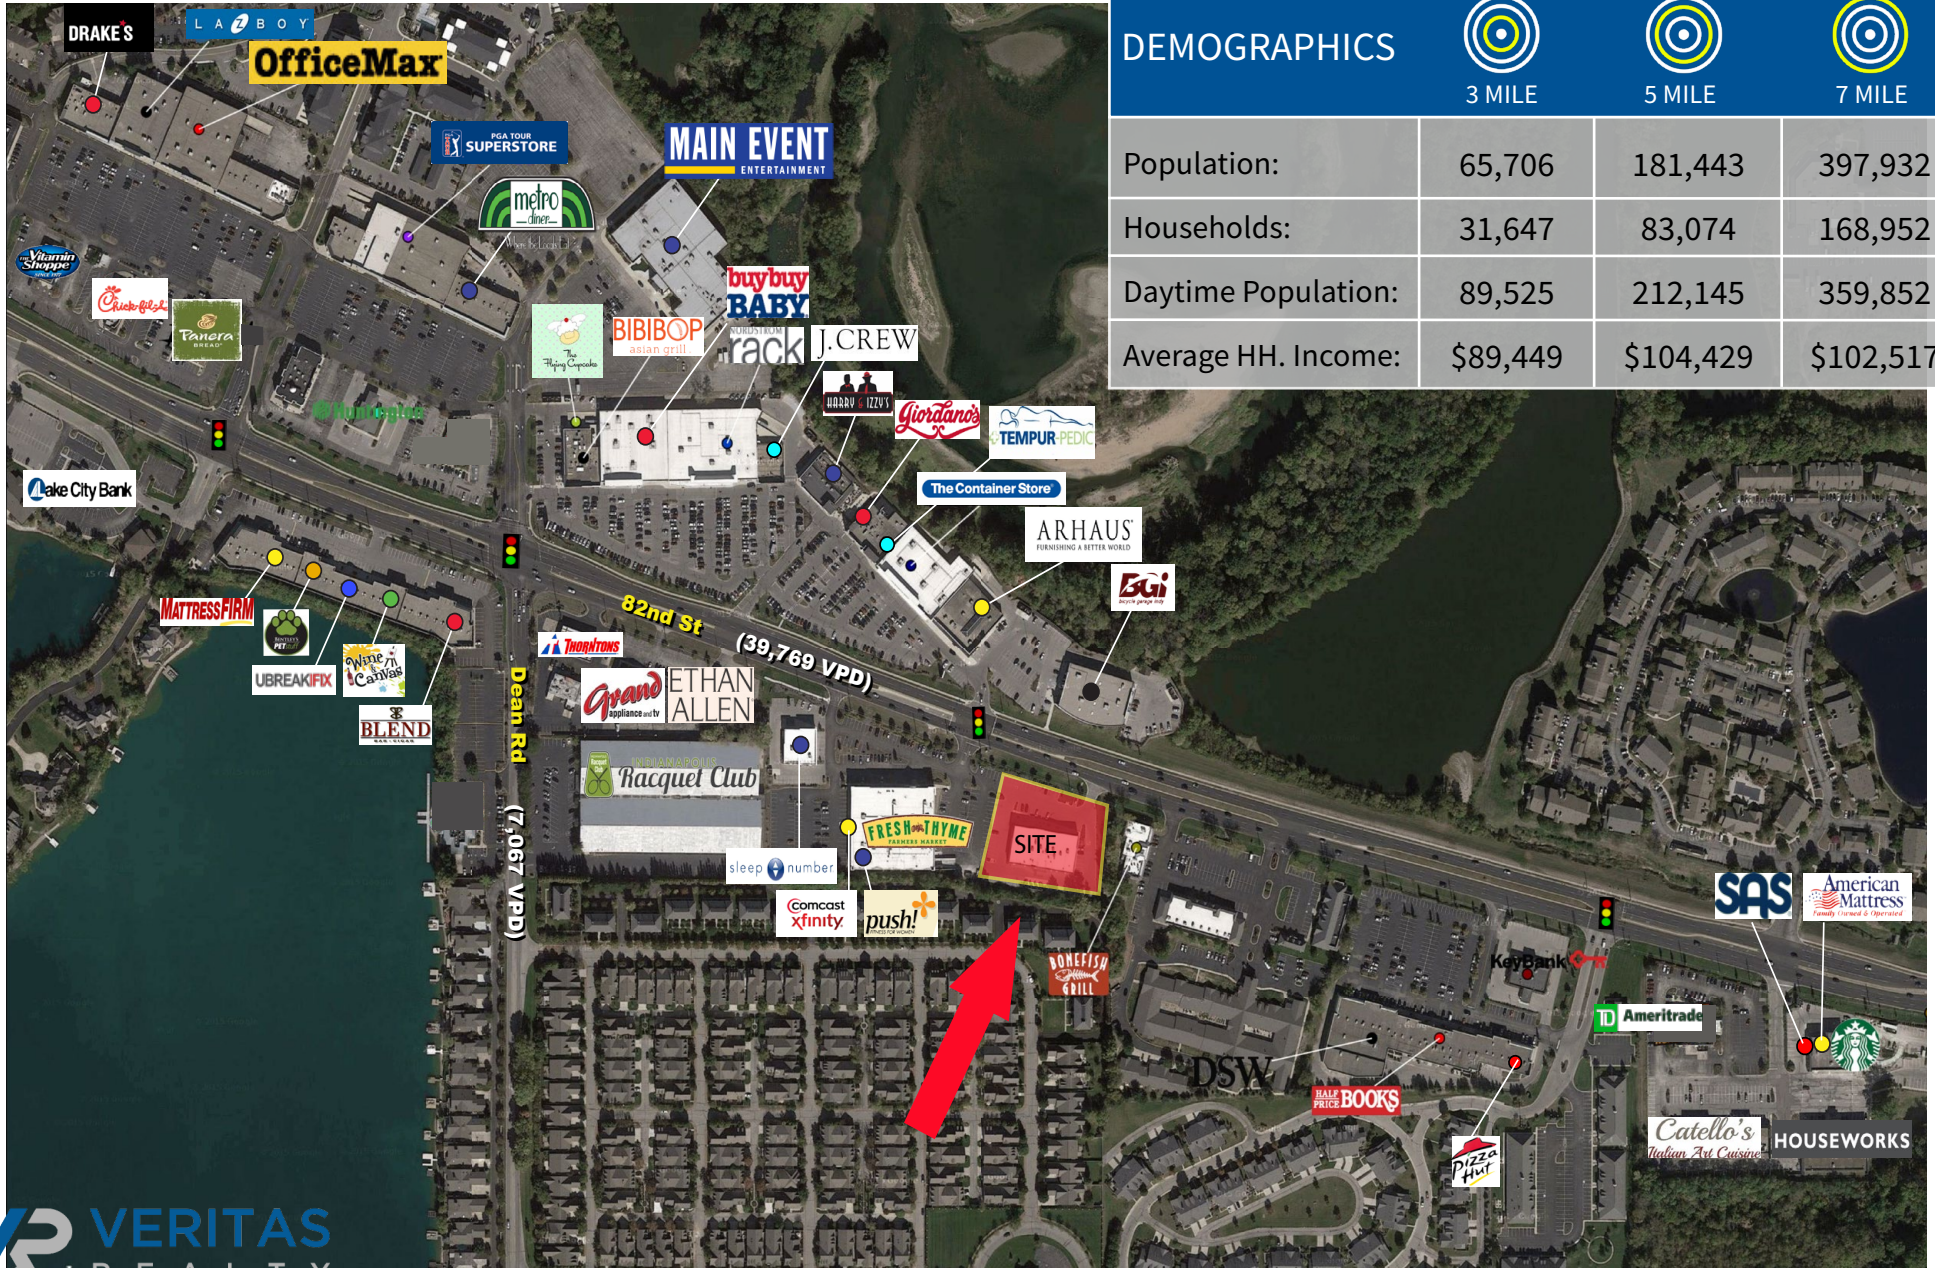

THE SHOPPES AT RIVERS EDGE

2,550 SF AVAILABLE | FOR LEASE

VERITAS
REALTY

4335 East 82nd St., Indianapolis, IN 46250

PROPERTY HIGHLIGHTS:

- 2,550 SF Available | Formerly occupied by Profile by Sanford
- First class construction with ample parking and high performing co-tenants
- Anchored by high volume Fresh Thyme Farmer's Market
- Located on E. 82nd Street retail corridor between two of the most prominent shopping districts in the Indianapolis Metro Area
- Shared stop light with the prominent River's Edge Shopping Center (Nordstrom Rack, Container Store, BuyBuy Baby, ARHAUS, Harry & Izzy's Steakhouse and Giordano's
- 1.5 miles west of Castleton Square Mall and 1/2 mile east of The Fashion Mall

THE SHOPPES AT RIVERS EDGE

2,550 SF AVAILABLE | FOR LEASE

CENTER
PHOTOS

THE SHOPPES AT RIVERS EDGE

2,550 SF AVAILABLE | FOR LEASE

MARKET
AERIAL

DEMOGRAPHICS	3 MILE	5 MILE	7 MILE
Population:	65,706	181,443	397,932
Households:	31,647	83,074	168,952
Daytime Population:	89,525	212,145	359,852
Average HH. Income:	\$89,449	\$104,429	\$102,517

THE SHOPPES AT RIVERS EDGE

2,550 SF AVAILABLE | FOR LEASE

SITE
AERIAL

THE SHOPPES AT RIVERS EDGE

2,550 SF AVAILABLE | FOR LEASE

SITE
PLAN

Suite	Tenant	Size
A	CoreLife Eatery	3,400 SF
B	PENDING	3,343 SF
C	Available (30' x 85' deep)	2,550 SF
D	Kohler	4,080 SF
Total GLA		13,373 SF