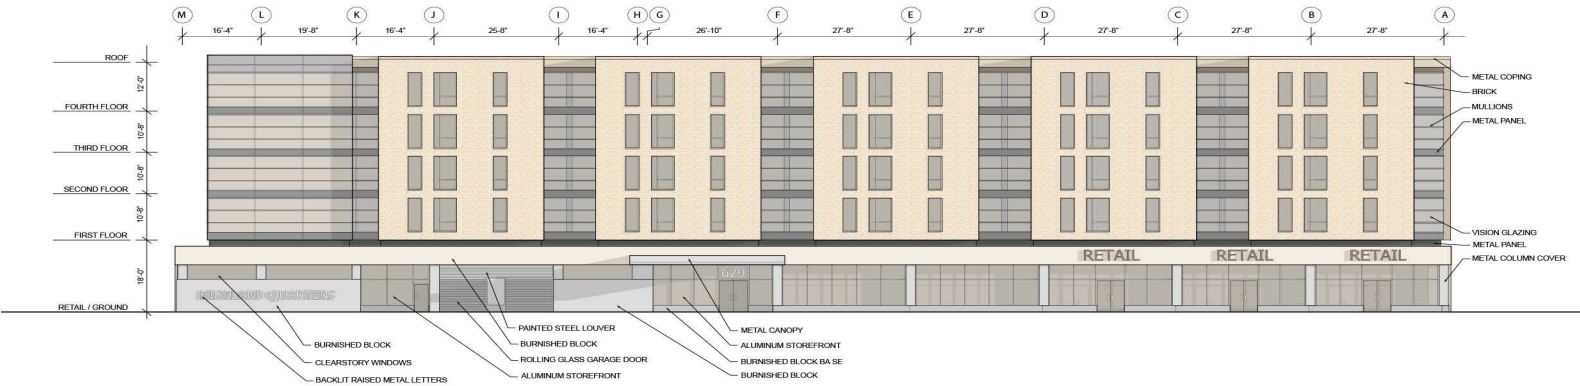

Highland Quarters

Coming August 2017
1,650-6,450 SF Available

627 Cherry Street, Terre Haute, IN 47809

NORTH ELEVATION

FIRST FLOOR

For more information contact:

Paul Rogozinski

317-789-8164