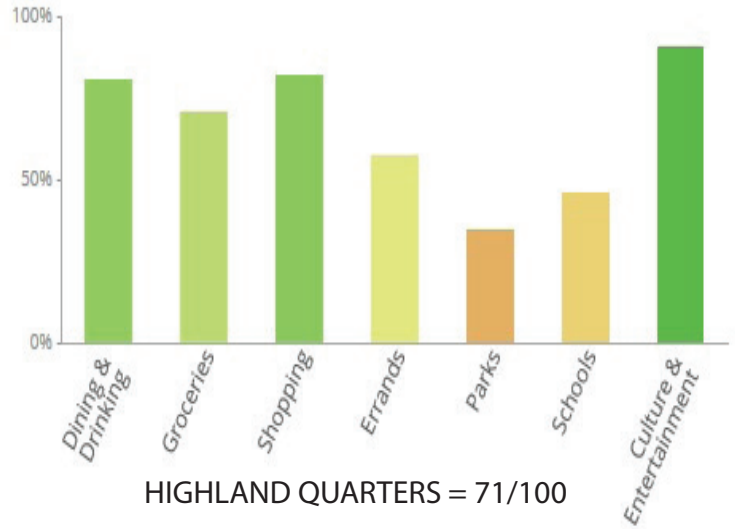

WALKABILITY CHART

For more information contact:

Paul Rogozinski

317-789-8164

progozinski@veritasrealty.com

Amy Winchell

317-472-1800

amy@veritasrealty.com

930 E 66th St - Indianapolis, IN 46220 - ph. (317) 472-1800 - fax (317) 472-1802 - www.veritasrealty.com

**VERITAS
REALTY**