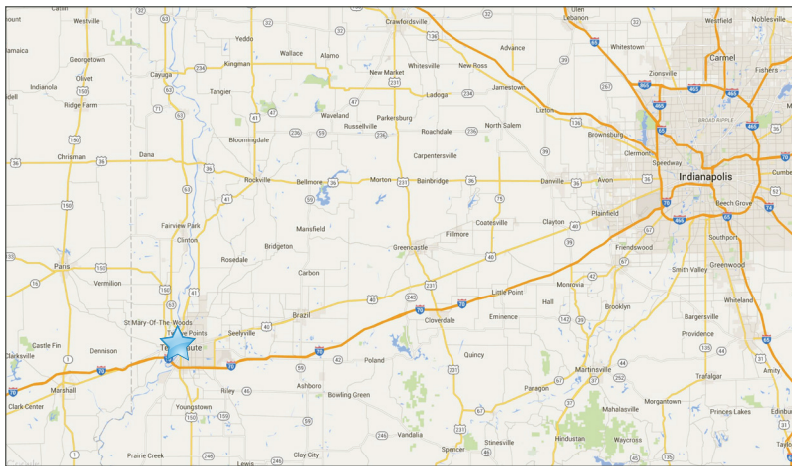

Highland Quarters

Coming August 2017
1,650-6,450 SF Available

627 Cherry Street, Terre Haute, IN 47809

DEMOGRAPHICS

Demographics	1 mile	3 mile	5 mile
Estimated Population	10,737	52,273	74,831
Est. Households	3,424	20,686	28,508
Daytime Population	12,637	28,995	45,424

LOCATION