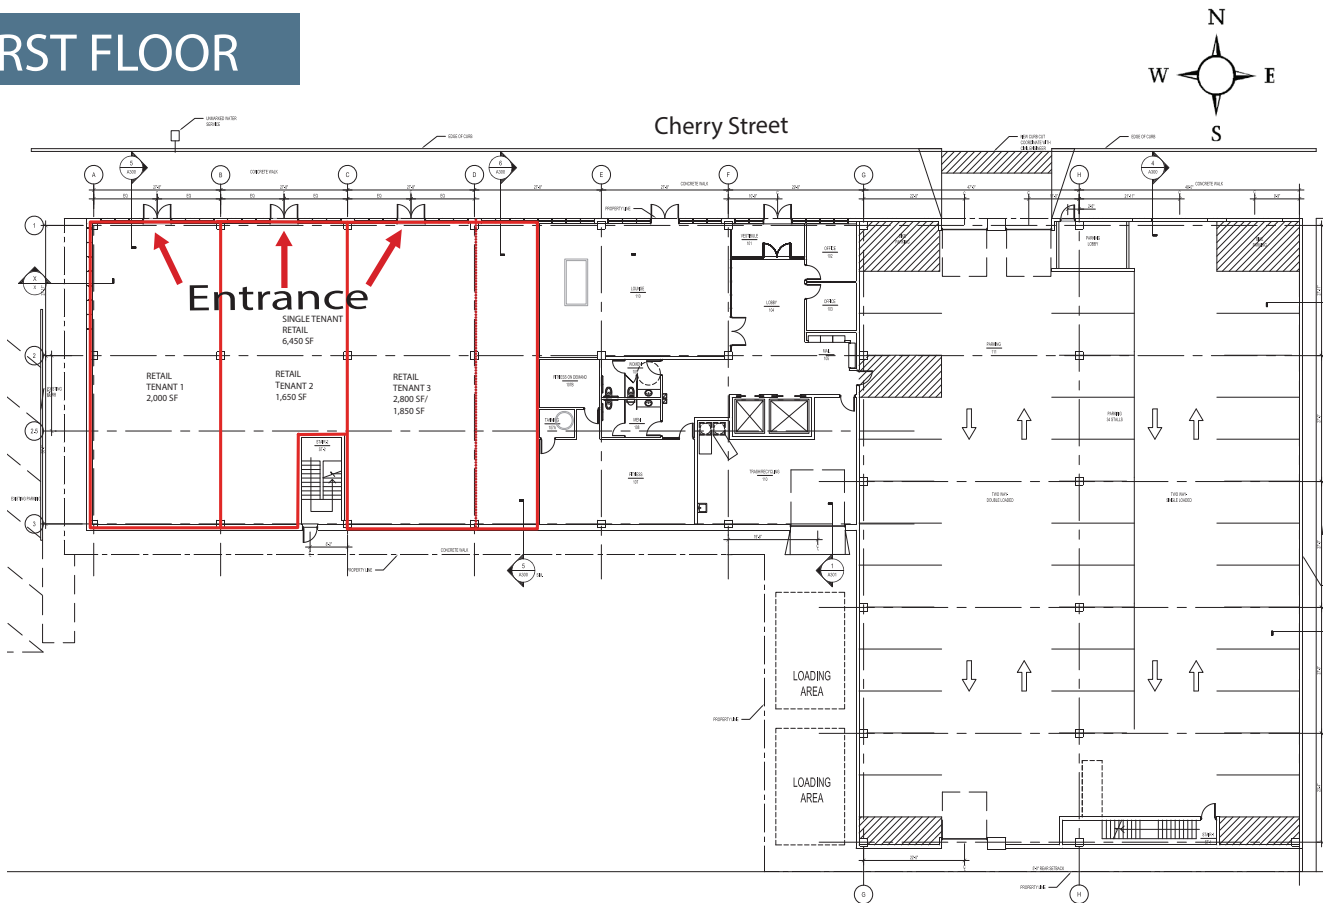

Highland Quarters

Coming August 2017
1,650-6,450 SF Available

627 Cherry Street, Terre Haute, IN 47809

NORTH ELEVATION

FIRST FLOOR

For more information contact:

Paul Rogozinski

317-789-8164