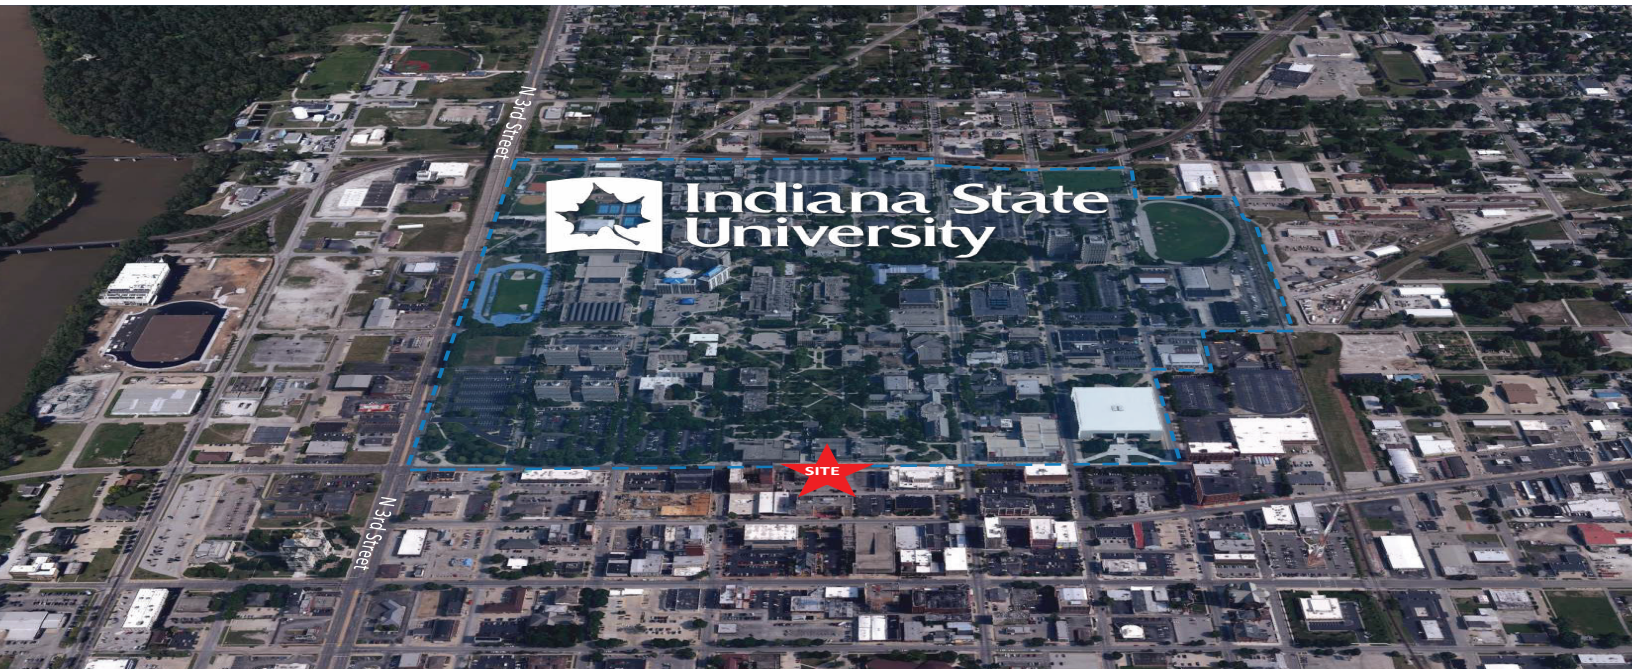

WALKABILITY CHART

For more information contact:

Paul Rogozinski

317-789-8164

progozinski@veritasrealty.com

Amy Winchell

317-472-1800

amy@veritasrealty.com

930 E 66th St - Indianapolis, IN 46220 - ph. (317) 472-1800 - fax (317) 472-1802 - www.veritasrealty.com

**VERITAS
REALTY**